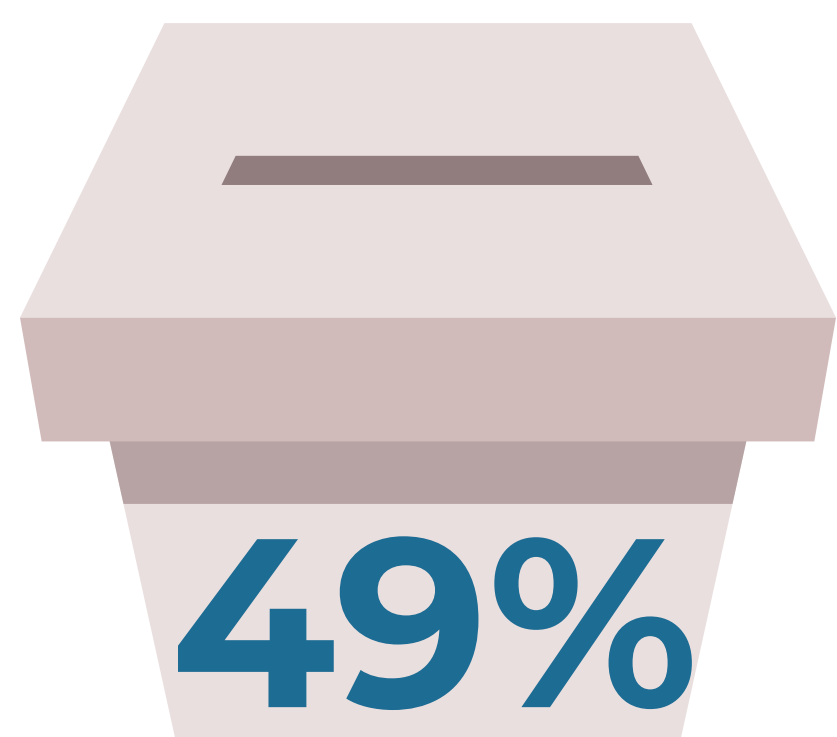

49%
Average voting rate
among
ALL IN
Colorado
campuses in 2018