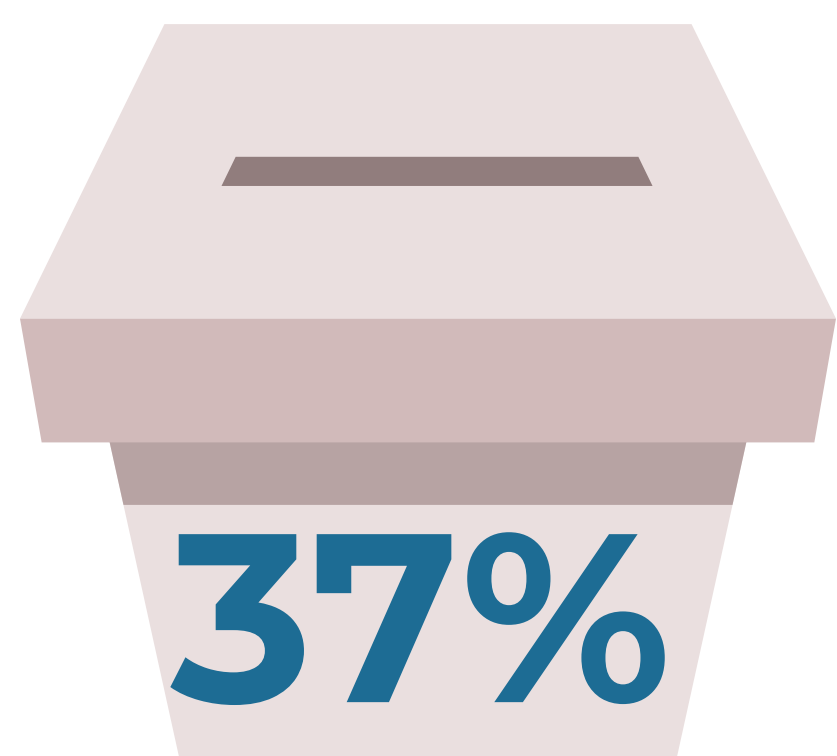

Average voting rate among ALL IN Pennsylvania campuses in 2018

65%

of Pennsylvania students are at a campus in the Challenge