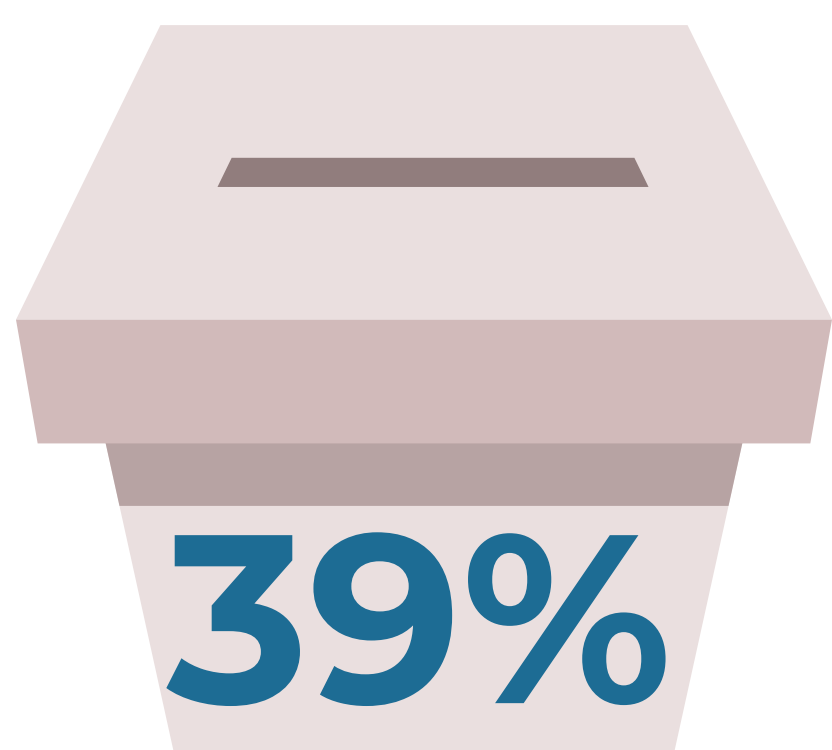

Average voting rate among ALL IN Michigan campuses in 2018

76%

of Michigan students are at a campus in the Challenge