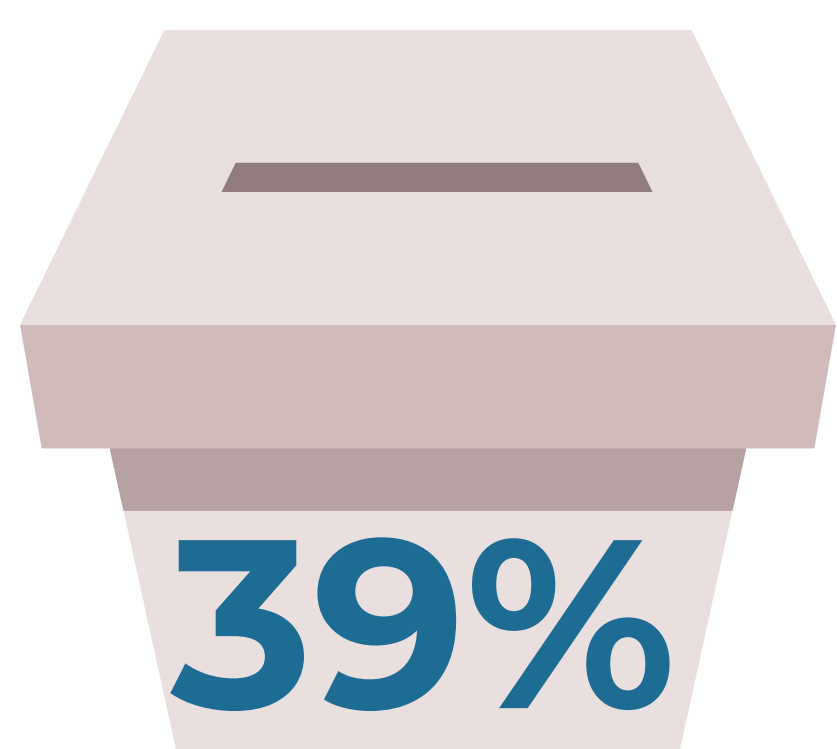

Average voting rate
among
ALL IN
Illinois
campuses in 2018

35%

of Illinois students are at a
campus in the Challenge